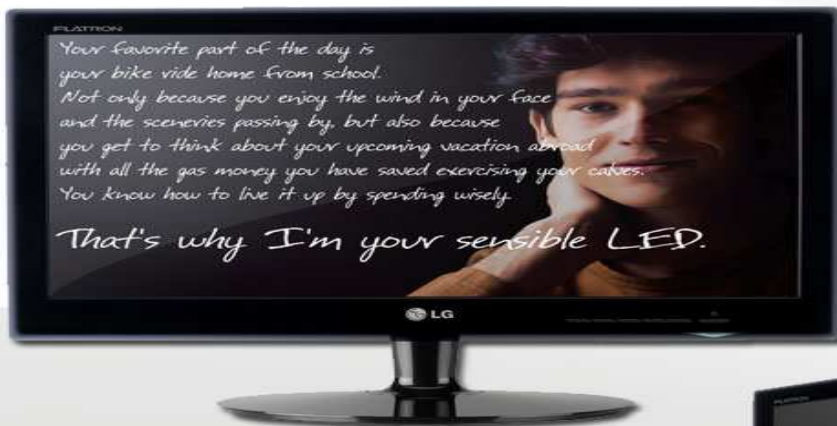

COMPNET

LG LED LCD Monitor.

SeriesSlim LED LCD Monitor displays extremely clear and natural pictures with mega Contrast Ratio.

LG
Life's Good

LGE1940SPN
18.5"

19" Class (18.5" Diagonal) | 250cd/m2 (Typical)
5,000,000:1 (DFC*) | 5ms (Typical)
D-Sub | 1366 x 768 (WXGA)